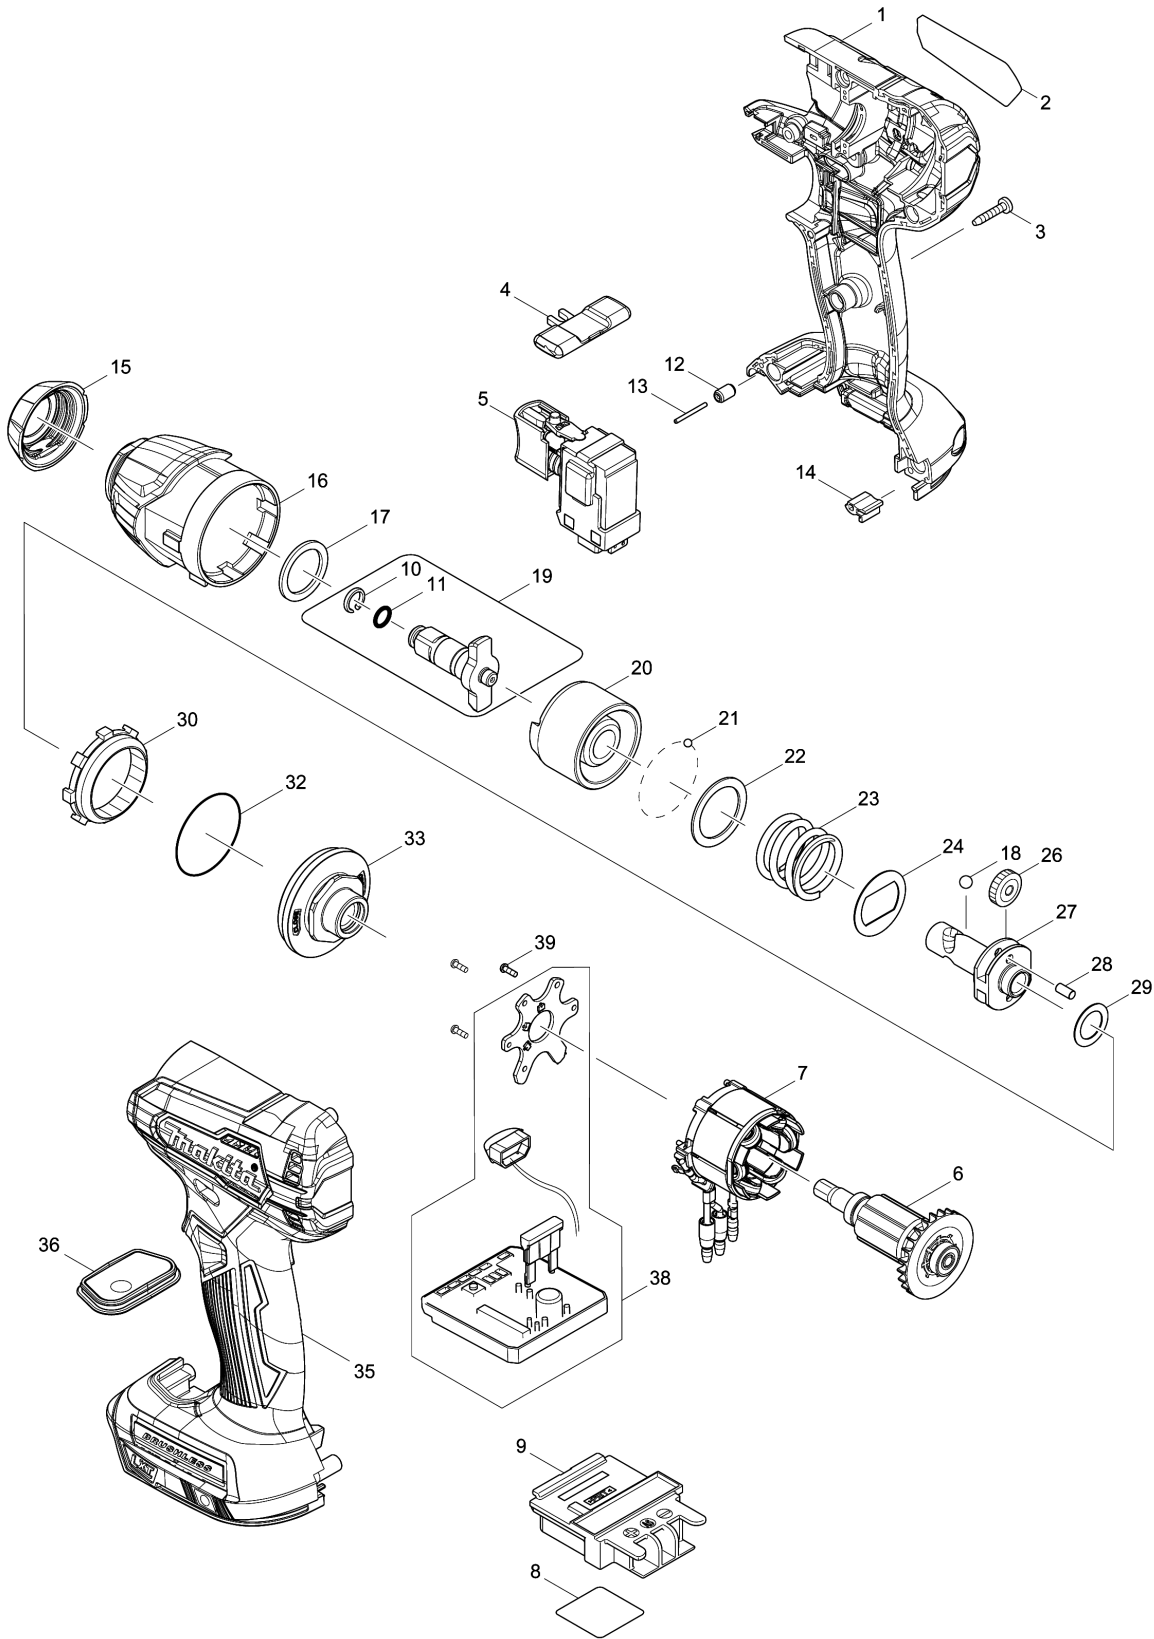

Model No.DTW180 CORDLESS IMPACT WRENCH

Model No.DTW180 CORDLESS IMPACT WRENCH

Item	Parts No.	Description	I/C	Qty	New/Old	Opt. 1	Opt. 2	Note
001	183J24-2	HOUSING SET		1				
C10	263005-3	RUBBER PIN 6		2				
C20	252126-6	HEX. LOCK NUT M4-7		2				
D10		INC. 35						
002	854D82-6	DTW180 NAME PLATE		1				
003	266429-2	TAPPING SCREW 3X16		9				
004	455053-8	F/R CHANGE LEVER		1				
005	143975-1	SWITCH COMPLETE		1				
C10	424890-1	SWITCH COVER		1				
006	619491-0	ROTOR		1	*			
006-1	619491-0	ROTOR	O	1				
007	629334-8	STATOR		1				
008	854D86-8	DTW180 SERIAL NO. LABEL		1				
009	643860-3	TERMINAL		1				
010	233943-3	RING SPRING 8		1				
011	213960-9	O RING 5		1				
012	263036-2	RUBBER PIN 5		1				
013	268284-8	PIN 1.5		1				
014	424517-3	CUSHION		1				
015	422228-4	BUMPER		1				
016	144823-7	HAMMER CASE COMPLETE		1				
C10	213166-9	O RING 12.5		1				
017	261159-0	NYLON WASHER 19		1				
018	216002-8	STEEL BALL 4.8		2				
019	135932-3	ANVIL ASS'Y		1				
D10		INC. 10,11						
020	327045-6	HAMMER		1				
021	216019-1	STEEL BALL 3		24				
022	267352-4	FLAT WASHER 22		1				
023	232410-5	COMPRESSION SPRING 21		1				
024	267813-4	WASHER 21		1				
026	221437-0	SPUR GEAR 17		2				
027	327046-4	SPINDLE		1				
028	268217-3	PIN 3.5		2				
029	253052-2	FLAT WASHER 12		1				
030	227316-0	INTERNAL GEAR 43		1				
032	213479-8	O RING 33		1				
033	144829-5	BEARING BOX COMPLETE		1	*			
033-1	140G75-0	BEARING BOX COMPLETE	O	1				
035	183J24-2	HOUSING SET		1				
C10	263005-3	RUBBER PIN 6		2				
C20	252126-6	HEX. LOCK NUT M4-7		2				

Please order the parts with part number.

Print Date 27/3/2020

Model No.DTW180 CORDLESS IMPACT WRENCH

Item	Parts No.	Description	I/C	Qty	New/Old	Opt. 1	Opt. 2	Note
D10		INC. 1						
036	144828-7	SWITCH PLATE COMPLETE		1				
038	620743-4	CONTROLLER		1				
039	266490-9	TAPPING SCREW PT 2X6		3				
A01	346317-0	HOOK		1				
A02	266622-8	+ TRUSS HEAD SCREW M4X12		1				

Please order the parts with part number.

Print Date 27/3/2020