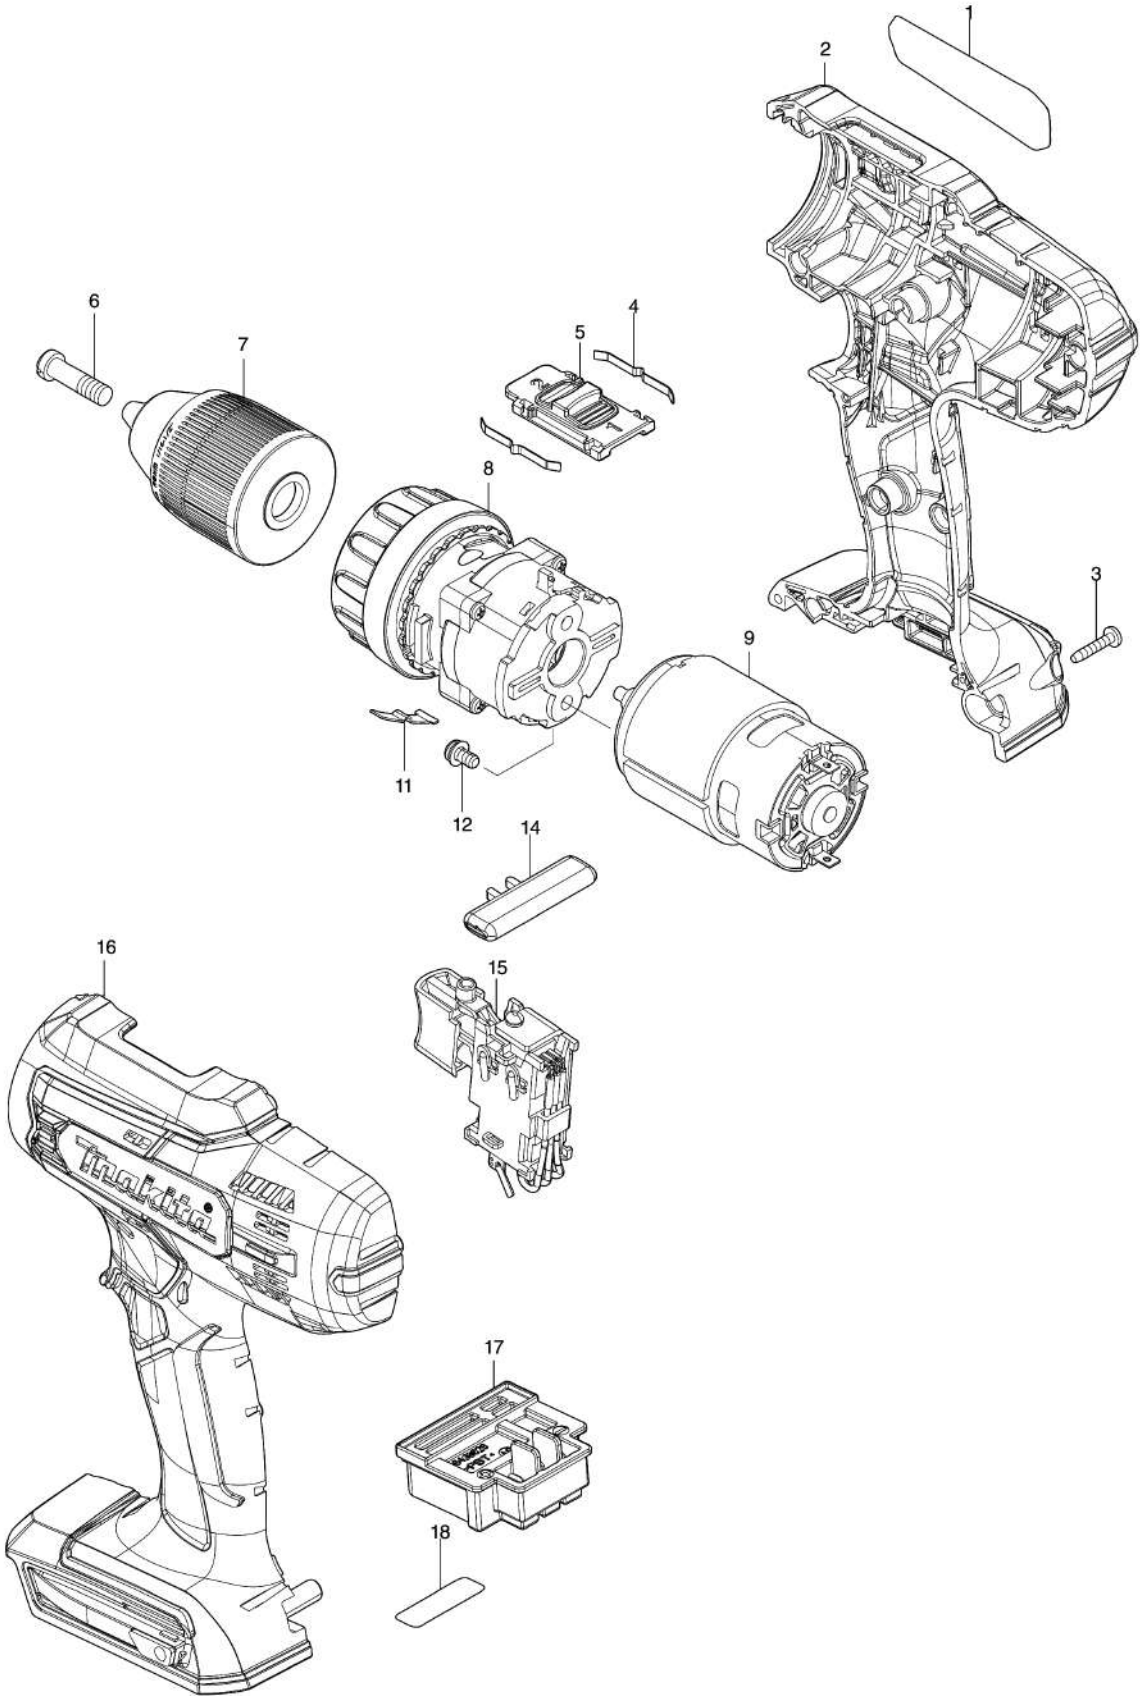

Model No.DF488D CORDLESS DRIVER DRILL

Model No.DF488D CORDLESS DRIVER DRILL

Item	Parts No.	Description	I/C	Qty	New/Old	Opt. 1	Opt. 2	Note
001	858A54-5	DF488D NAME PLATE		1				
002	183R93-1	HOUSING SET		1				
C10	252126-6	HEX. LOCK NUT M4-7		2				
D10		INC. 16						
003	266429-2	TAPPING SCREW 3X16		9				
004	232220-0	LEAF SPRING		2				
005	127754-5	SPEED CHANGE LEVER ASSEMBLY		1				
C10	233438-6	COMPRESSION SPRING 4		2				
006	251468-5	- FLAT HEAD SCREW M6X22		1				
007	766004-9	KEYLESS DRILL CHUCK 13		1	*			
007-1	763260-2	KEYLESS DRILL CHUCK 13	O	1				
008	127734-1	GEAR ASSEMBLY		1				
009	629937-8	DC MOTOR		1				
011	232182-2	LEAF SPRING		1				
012	911108-4	PAN HEAD SCREW M4X8		2				
014	452399-3	F/R CHANGE LEVER		1				
015	638862-2	SWITCH UNIT		1				
C10	688164-6	LINE FILTER		1				
C20	688165-4	LINE FILTER		1				
016	183R93-1	HOUSING SET		1				
C10	252126-6	HEX. LOCK NUT M4-7		2				
D10		INC. 2						
017	643862-9	TERMINAL		1				
018	858A58-7	DF488D SERIAL NO. LABEL		1				
A01	784637-8	+/- BIT 2-45		1				
A02A	***DC18WA	DC18WA BATTERY CHARGER		1				
D10		COMPO-PARTS						
A02B	***DC18WB	DC18WB BATTERY CHARGER		1				
A03	198186-3	BATTERY BL1815G SET		2				
A04	452652-7	BATTERY COVER		1				
A05	821844-3	PLASTIC CARRYING CASE		1				
C10	455522-9	SLIDE LATCH		2				
A06A	8027B9-2	DF488DWE PLASTIC CASE LABEL		2				
A06B	8044V1-6	DF488D002 PLASTIC CASE LABEL		2				

Please order the parts with part number.

Print Date 21/12/2021